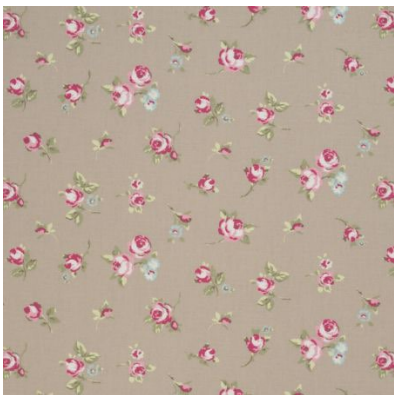

Meadow Grey
130-137cm wide \$45pm

Meadow Sage
130-137cm wide \$45pm

Sage Flora
130–137cm wide \$45pm

Taupe Flora
130–137cm wide \$45pm

Blue Flora
130–137cm wide \$45pm

Chintz Flora
130–137cm wide \$45pm

Pink Flora
130–137cm wide \$45pm

Blue Tilly
130–137cm wide \$45pm

Apples
130–137cm wide \$45pm

English Rose Seafoam
130–137cm wide \$45pm

English Rose Grey
130–137cm wide \$45pm

Garden Check Raspberry
130–137cm wide \$45pm

Gingham Check Lavender
130–137cm wide \$45pm

Gingham Check Taupe
130–137cm wide \$45pm

Anja Rouge
130-137cm wide \$45pm

Anja Mineral
130-137cm wide \$45pm

Energy Mineral
130-137cm wide \$45pm

Sara Vintage Blue
145cm wide \$45pm Matte finish

Sara Vintage Rose
145cm wide \$45pm Matte finish

Nancy Duckegg
130-137cm wide \$45pm

Rosebud Taupe
130-137cm wide \$45pm

Duckegg Gracie
130-137cm wide \$45pm

Raspberry Gracie
130-137cm wide \$45pm

Duckegg Strawberry
130-137cm wide \$45pm

Multi Strawberry
130-137cm wide \$45pm